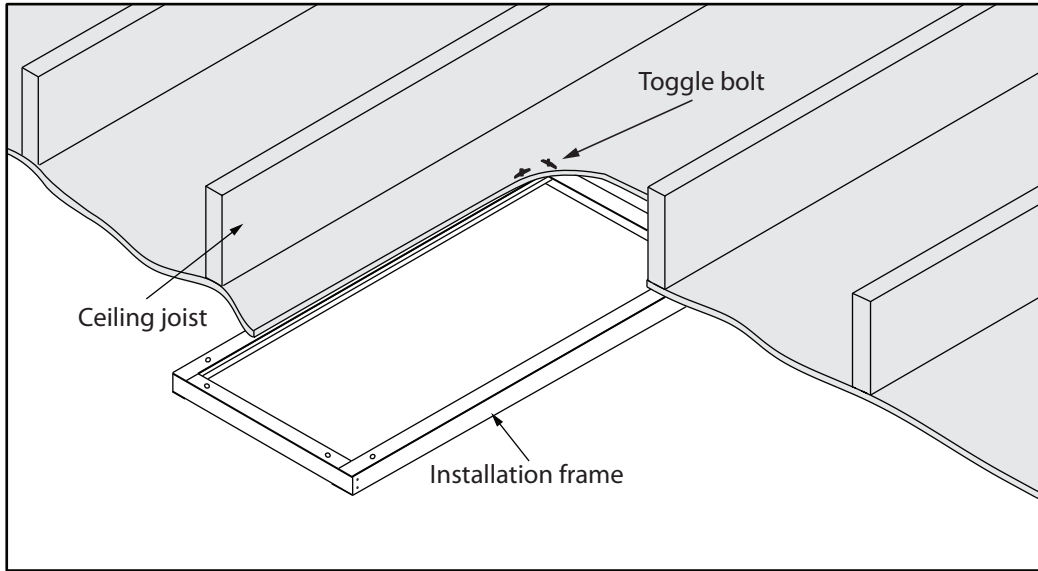

Architectural Radiant Panel - ORP Series

Surface installation on gypsum ceiling - SF option

Product #	Description
SF-1448	Frame for surface installation on gypsum ceiling, 14" x 48"
SF-1460	Frame for surface installation on gypsum ceiling, 14" x 60"
SF-22	Frame for surface installation on gypsum ceiling, 24" x 24"
SF-24	Frame for surface installation on gypsum ceiling, 24" x 48"