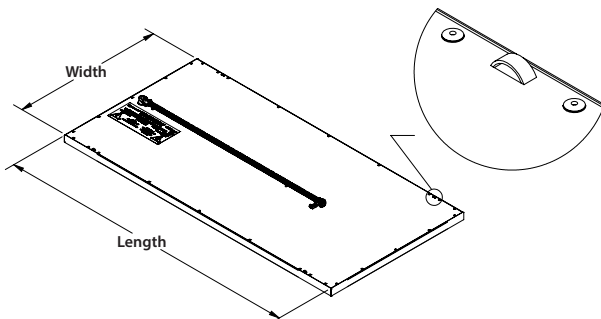

### Installation

- Suspended from the ceiling or fitted into a T-bar suspended ceiling
- A variety of optional accessories is available for surface mounting using an SF frame on a drywall ceiling, or for recessed installation using an RF frame. An RB option is also available for recessed installation in a non-ventilated ceiling
- Minimum clearance of 2 in (50.8 mm) above the panel
- Minimum installation height of 7 ft (2.13 m) from the floor
- Relocation possible

## Panel dimensions

	Width		Length	
	mm	in	mm	in
ORPXXX-2424	603.25	23 3/4	603.25	23 3/4
ORPXXX-2448	603.25	23 3/4	1212.85	47 3/4
ORPXXX-1448	349.25	13 3/4	1212.85	47 3/4
ORPXXX-1460	349.25	13 3/4	1517.65	59 3/4